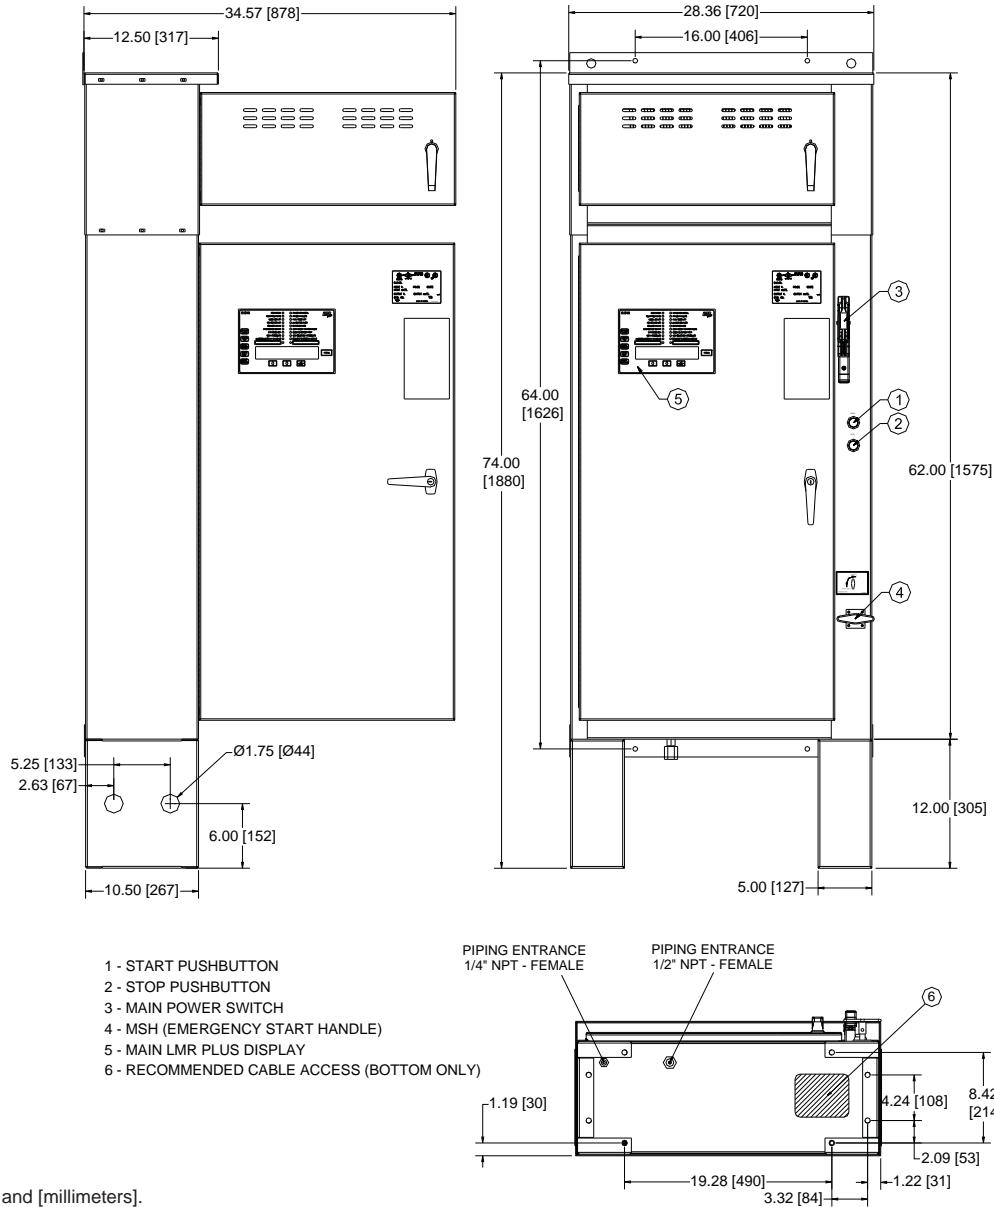

Dimensions

Standard Enclosure - Type NEMA 2, 3R, 4, 4X, 12

Motor Hp	Line Voltage	Withstand Rating			Approx. Weight Lbs. (Kg)
		Standard	Intermediate	High	
5 - 40	200 - 208V	100,000	150,000	200,000	375 (170)
5 - 50	220 - 240V				
5 - 75	380 - 415V *				
5 - 100	440 - 480V				
5 - 100	550 - 600V	25,000	100,000		

* Coils Available: 380V-50Hz, 380V-60Hz, 415V-50Hz, 415V-60Hz

NOTES:

1. All enclosures finished in FirePump red.
2. Cable Entrance bottom only.
3. Standard Enclosure type NEMA 2.